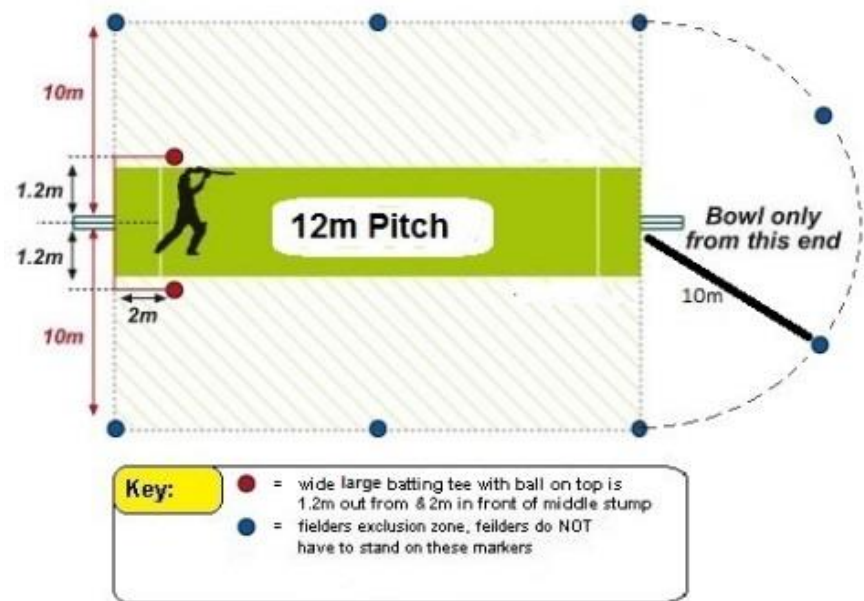

Free hits (OFF TEE) – must be taken on the offside and hit in front of point. A batter only gets one swing at a free hit.

Free hits (AFTER NO BALLS – NO BATTING TEES) – players may only be RUN OUT

CJCA FIELD CONFIGURATIONS