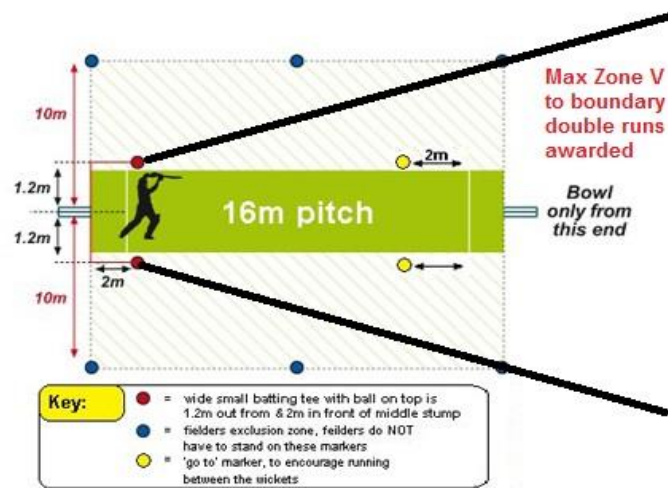

**Super 8s & Year 5 & 6
Girls Super 8s Year 5 & 6**