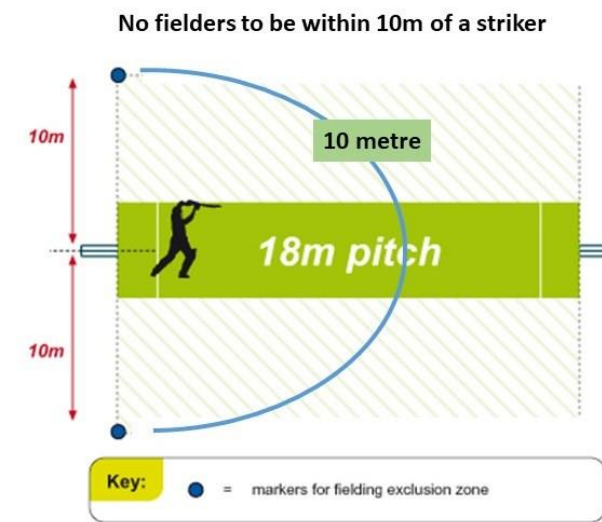

CJCA FIELD CONFIGURATIONS

**Super 8s & Year 5 & 6
Girls Super 8s Year 5 & 6**

Year 7 and 8