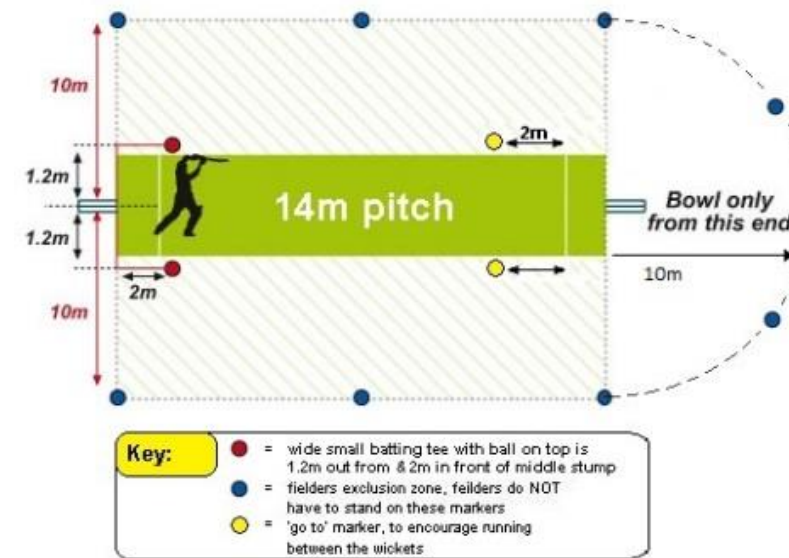

**Year 3 T16
Year 4 T16**